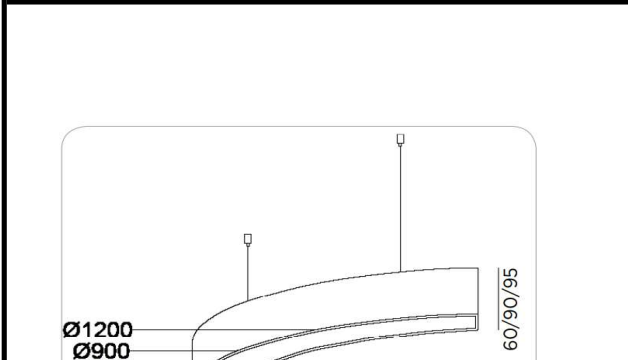

Sovitron Interior Pvt.Ltd.

Model Name	ARC Pendant / DLACARCDPD-35
Description	Architectural Light

Technical description	Image
-----------------------	-------

Dimension	L=Customised H=60/90/95mm
Frame	Aluminium
Color Tempertaure	3000K
Power	35W/m
Total Luminous Flux	2800 lm
Efficacy	80 lm/W
IP rating	50
Color Rendering	≥80
Mounting	Pendant
Optics	White Opal Diffuser
Dimming	NON-Dimmable
Operating Voltage	220-240 VAC
Standard Lifetime	L70 minimum at 50,000 burning hours

Dimension diagram

Remarks:-

Address: Plot #7 Saroorpur-Nangla Industrial Area,Ballabgarh-Sohna Road,Faridabad-121005
Email: info@sovitron.com